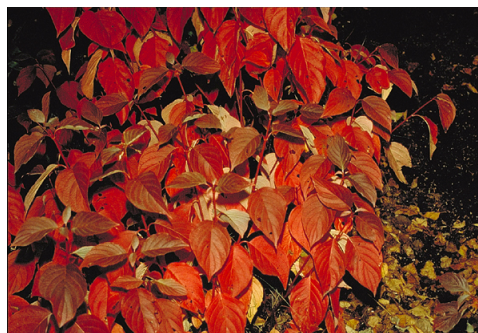

# Red Osier Dogwood

*Cornus sericea*

Mature

Fall

## Flowers/Foliage/Fruits

Flower Color	White
Flower Season	Spring
Fruit	Drupe
Fruit Color	White
Fruit Season	Summer
Summer Texture	Medium
Winter Texture	Medium
Spring Foliage	Green
Summer Foliage	Green
Fall Foliage	Red
Winter Foliage	Not Applicable